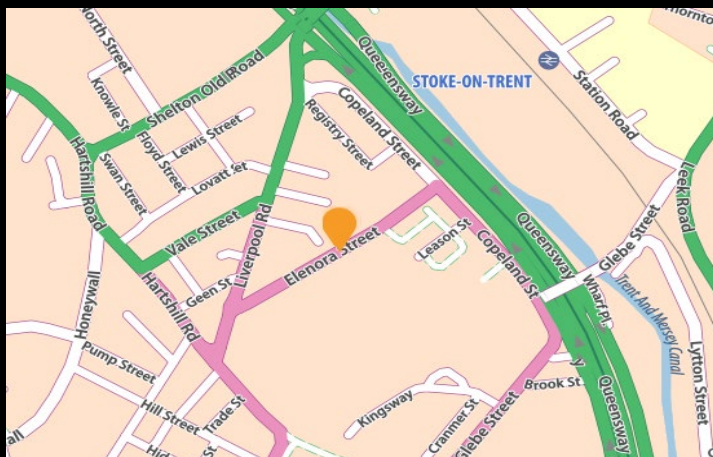

***Please note that venue hire prices quoted do not include any fees payable to the registrars.

- Secure free parking
- Less than 1/2 mile from Stoke train station

@potbankcafe

@POTBANK_Cafe

Website: www.mosaiccatering.uk