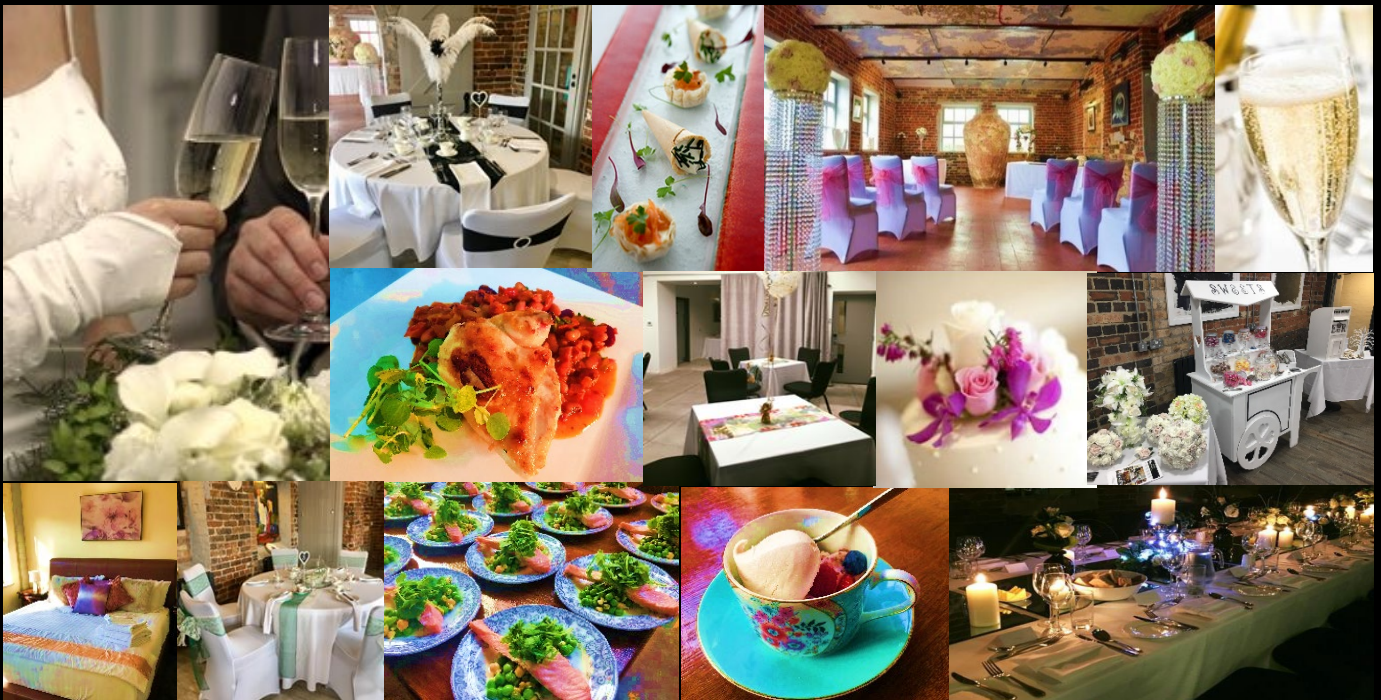

@Potbank, Spode Works, Elenora Street, Stoke-on-Trent, ST4 1QQ
Event Enquiries: Tel 0333 274 2013 or email potbank@mosaiccatering.uk

@POTBANK

The perfect place to say "I do"

What we have to offer...

- Contemporary wedding venue
- Five different event spaces catering from 5 – 200 people
- Fully licenced for ceremonies with a capacity of up to 80 guests in a single space
- Innovative high quality catering, bespoke to your special day
- An experienced service team
- Stylish accommodation
- The Tower Suite - Stoke-on Trent's only 3 Storey Bridal Suite
- Recommendations for venue dressers, photographers, DJ's and more

Capacity

ROOM	Theatre Style for ceremony	Wedding Breakfast Rounds	Boardroom Style Dining	Reception	Long top table with rounds
Meadows	68	60	38	100	60
Potters	38	34	20	35	N/A
Atrium	80	50	46	150 incl. bar	N/A
Copeland	N/A	30	22	40	N/A
Bar Area	N/A	N/A	N/A	60	N/A
Tower Suite	N/A	N/A	20	25	N/A